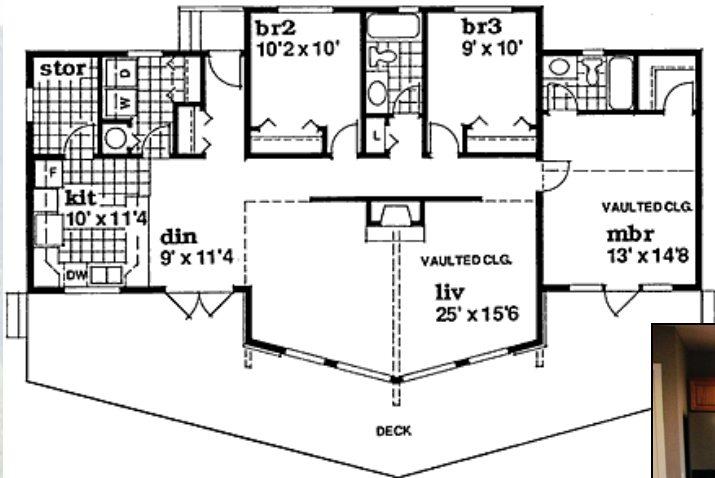

Jaxon Ridge

Chalet with wide deck & vaulted great room
 1495 sq ft.
 Three bedrooms, two full baths
 Choice of hardieboard or cedar siding
 Hardwood floors
 Hearth for woodstove or fireplace
 Full unfinished basement with rough-in
 Expansive wall of windows in great room