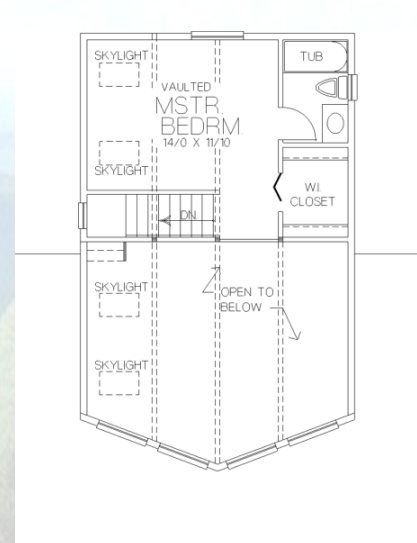

**Peakpointe Lodge**

Chalet with wide, wrap-around deck and vaulted great room!  
 1008 sq ft  
 Two bedrooms, two full baths  
 Choice of hardieboard or cedar siding  
 Hardwood floors  
 Full, unfinished basement with rough-in  
 Dining area with sliding glass out to deck