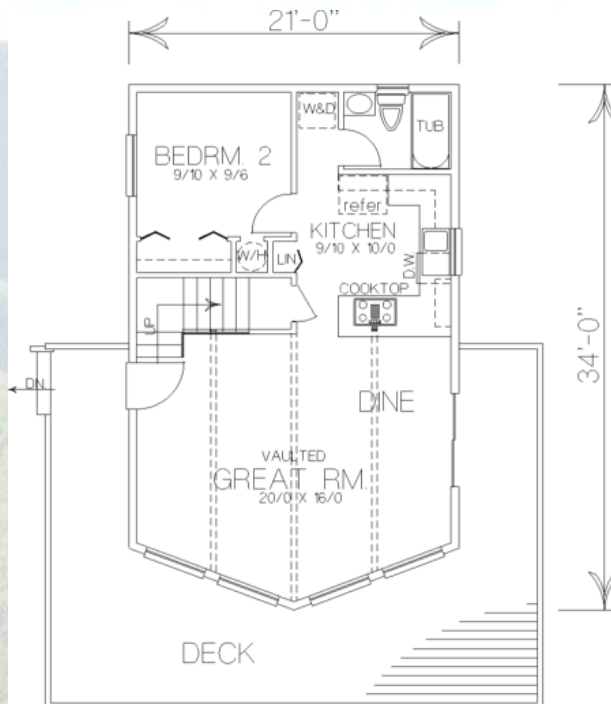

**Peakpointe Lodge**

Chalet with wide, wrap-around deck and vaulted great room!  
 1008 sq ft  
 Two bedrooms, two full baths  
 Choice of hardieboard or cedar siding  
 Hardwood floors  
 Full, unfinished basement with rough-in  
 Dining area with sliding glass out to deck