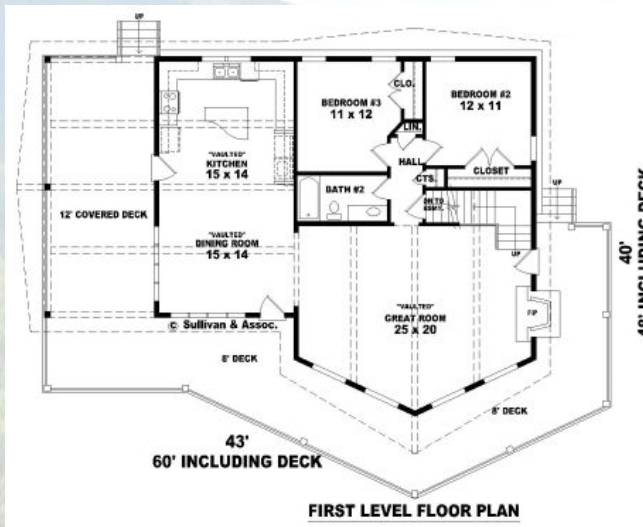

Ridgemount

Vaulted ceilings throughout this light and bright contemporary home.
 1,850 sq ft
 Three bedrooms, two full baths
 Choice of hardieboard or cedar siding
 Hardwood floors
 Fireplace
 Full, unfinished basement with rough-in
 Deck sizes may vary from shown.