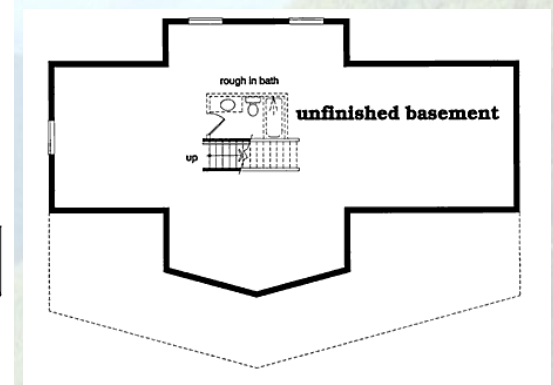

### Riverland Chalet

This one-story recreation home is just the right mix of rustic charm and creature comfort!  
 1,230 sq ft  
 Three bedrooms, two baths  
 Choice of hardieboard or cedar siding  
 Hardwood floors  
 Woodstove  
 Full, unfinished basement with rough-in.