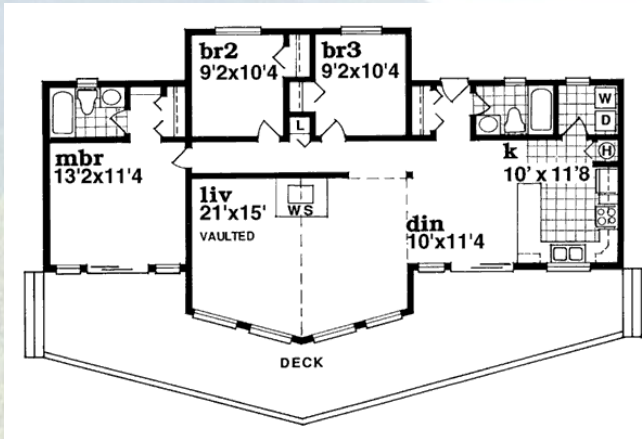

### Riverland Chalet

This one-story recreation home is just the right mix of rustic charm and creature comfort!  
 1,230 sq ft  
 Three bedrooms, two baths  
 Choice of hardieboard or cedar siding  
 Hardwood floors  
 Woodstove  
 Full, unfinished basement with rough-in.