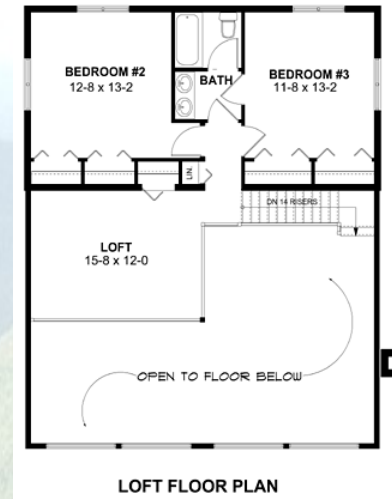

Sales
Information:

Vicky Chrisner

703-669-3142

www.LVC-Homes.com

*Contact us for a specific proposal to have this home built on your lot.. Prices quoted will include standard costs for grading, well & septic install, gravel driveway. These lot-related costs do vary.