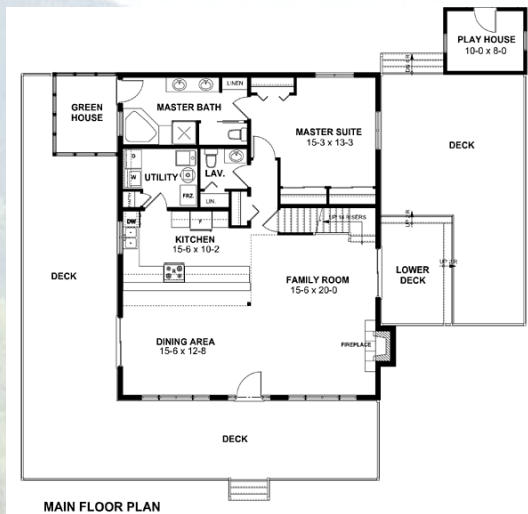

The Landing

This traditional A-Frame design is overflowing with extras!

2,015 sq ft

Three bedrooms, two and a half baths—*plus* bonus loft area with its own closet.

Choice of hardieboard or cedar siding.

Hardwood floors

Fireplace

Full basement with rough-in

Optional greenhouse and playhouse available.

Deck size may vary from shown.

Sales
Information:

Vicky Chrisner

703-669-3142

www.LVC-Homes.com