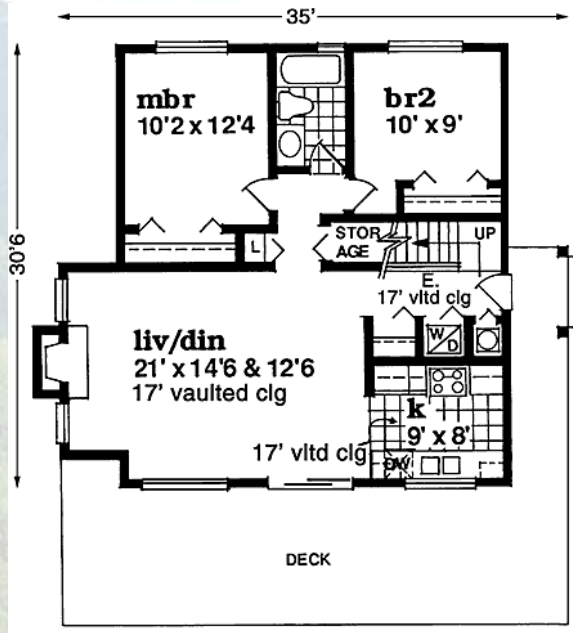

Twinleaf

No space wasted in this well-built cottage!
 1140 sq ft
 Three bedrooms, one full bath
 Choice of hardieboard or cedar siding
 Hardwood floors
 Fireplace
 Full, unfinished basement with rough-in
 Vaulted ceilings and first floor master